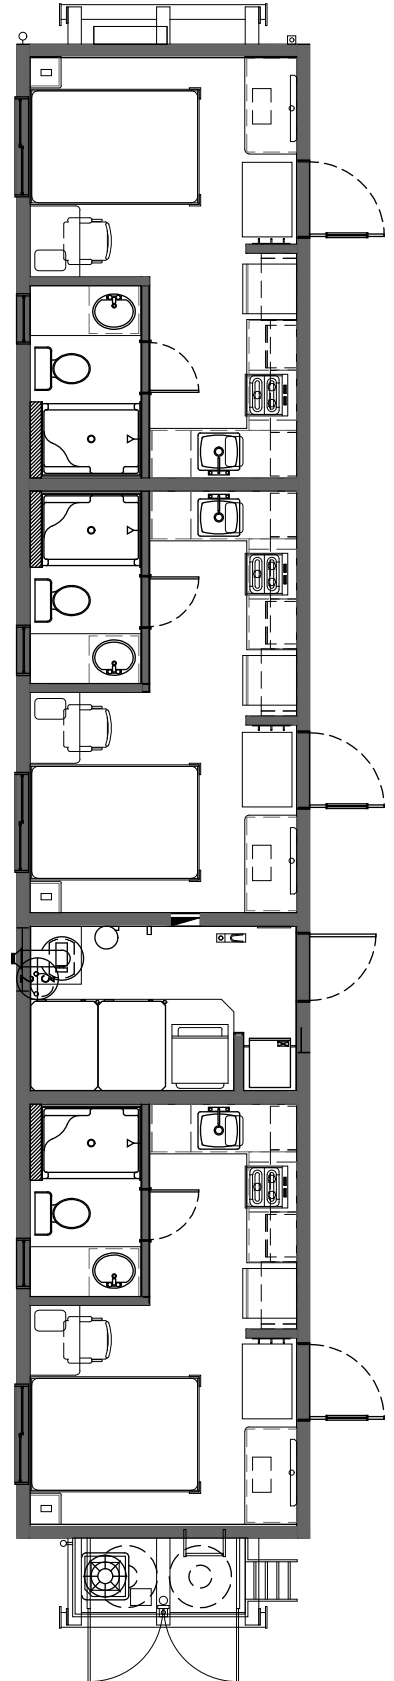

3 MAN VIP SLEEPER

14'x60'

WELLSITE TRAILERS

SPECIFICATIONS

ROOMS

- 3 bedrooms
- 3 bathrooms
- 3 working stations
- 3 kitchens
- 1 laundry/utility room

WORK RELATED FEATURES

- Stainless steel sinks
- Fall Restraint system on rooftop

AUDIO VIDEO

- DVD Player
- 3 LCD Flatscreens
- 3 Satellite Receivers

STANDARD BUILDING FEATURES

- Propane Heat
- Oversized showers
- Central Air and Vac
- Built in Exterior BBQ
- Satellite Phone Ready

APPLIANCES

- Toaster
- Microwave
- Oven
- Coffee Maker
- Washer & Dryer
- 3 Water Coolers